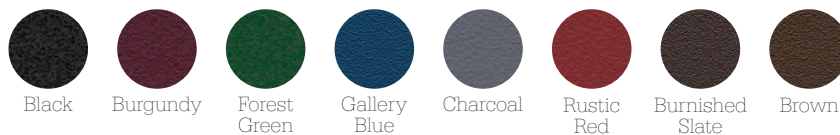

LS6.0 PANELS

Log Siding

- Rustic look of log siding
- Available in 23 smooth colors and 8 textured colors
- 29 gauge grade 50 steel
- 6" coverage
- Creates a realistic look of wood without the hassle of painting and maintenance
- Lengths are 12' (customs lengths in quantities of 4 are available)
- Each piece is notched like vinyl siding, allowing for overlap coverage
- The style of wood with the durability of steel
- Hidden fastener system helps minimize "Oil Canning"
- Utilizes many standard trims and accessory systems
- Material and product MADE IN USA
- ASTM A792 AZ50 galvalume coated steel substrate (G90 Equivalent)
- UL© 2218/Class 4 impact rating, UL© certification number is R40839
- Energy Star rated coatings
- Siliconized Modified Polyester paint system
- Backed by a 40-year paint manufacturer's warranty

Panel profile

Available colors

Textured Finish

Smooth Finish